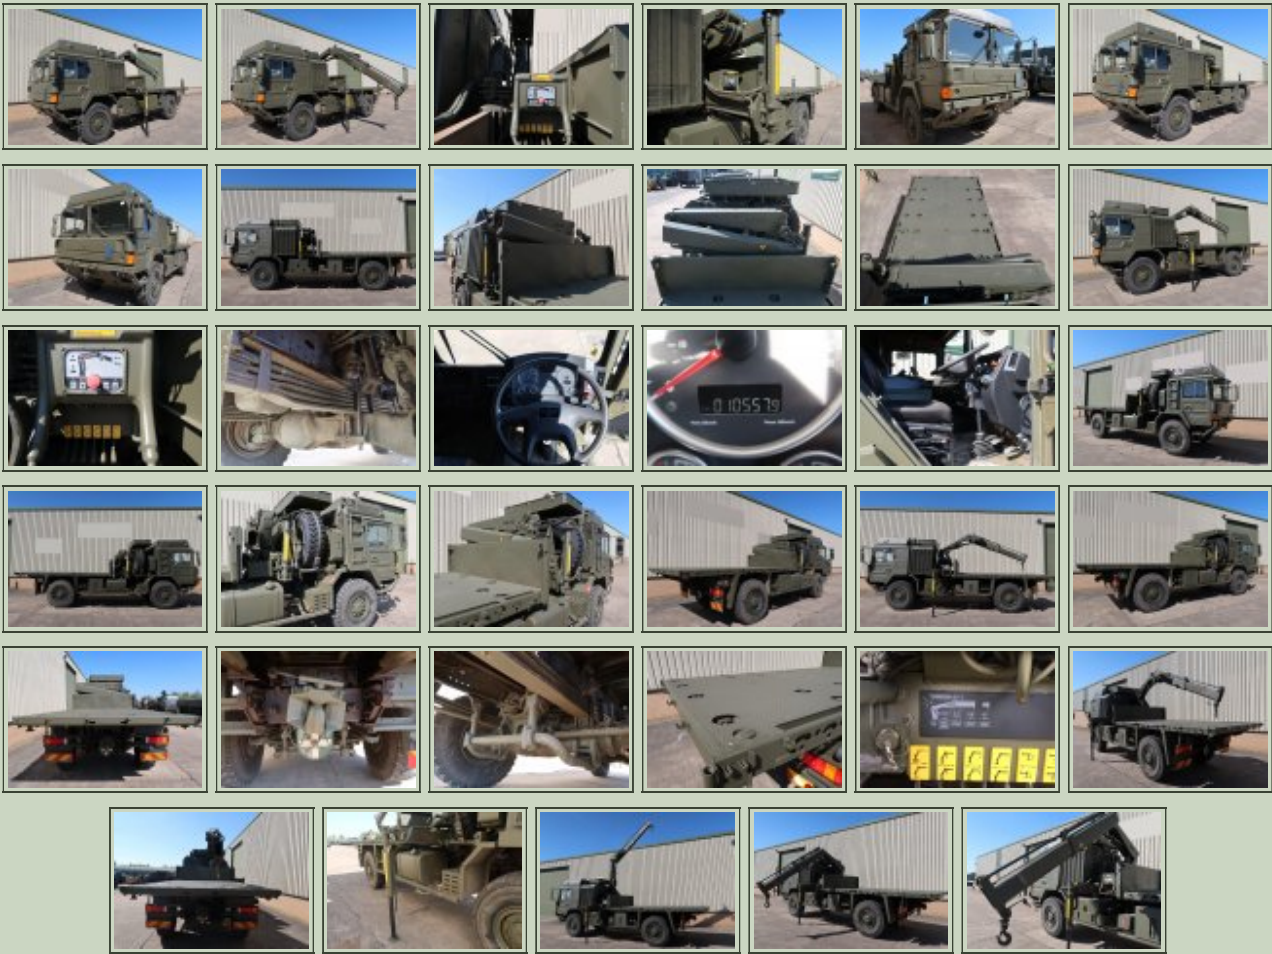

All prices quoted are GBP U.K. Pounds Sterling Ex. Works excluding VAT where applicable and shipping / associated costs.

Vehicles advertised are subject to remaining unsold.

All prices quoted are based on **"per individual unit"** purchased, any reductions on advertised price for multiple item orders is subject to negotiation and is conducted at the time of inspection or provision of LOI.

Photo's shown above may represent a vehicle type rather than an actual vehicle, vehicles are available serviced and painted to customers preference

An export licence may be required for items sold to customers outside of the U.K.
FOR MORE INFORMATION ON EXPORT LICENCING PROCEDURES

[CLICK HERE](#)

FOR INFORMATION ON CURRENT EU EMBARGOES

[CLICK HERE](#)