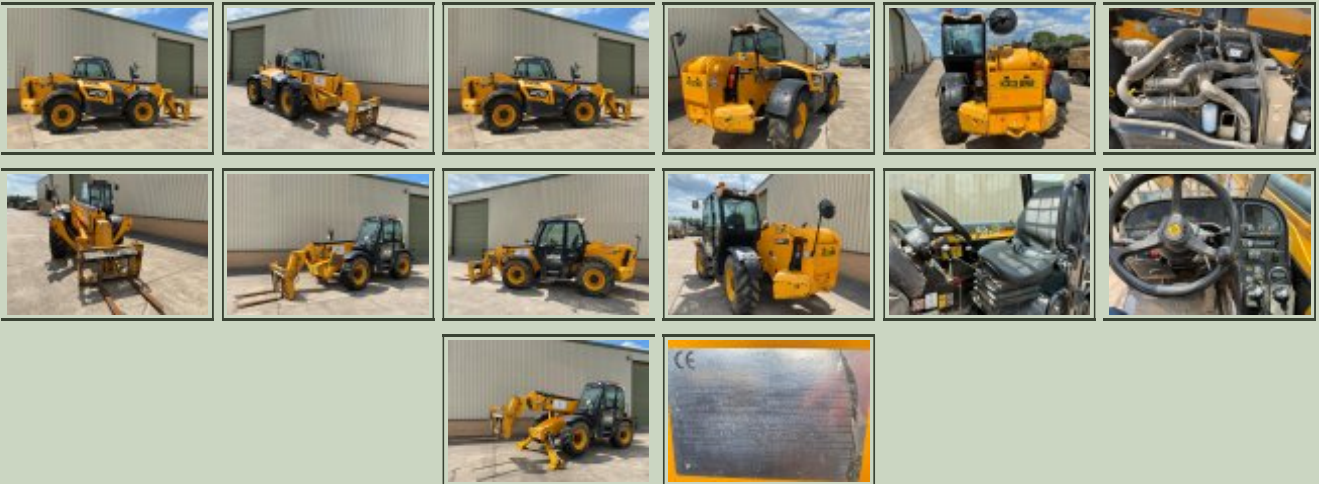

1. Weigh load indicator
   - Air conditioning
   - Radio
   - 2013 year
   - Hours: Not displaying
2. [Download Full Specification](#)

Videos (if available)

Category	Forklifts	Length	7.3 M
Manufacturer	JCB	Height	2.65 M
Engine	JCB 4 cylinder 4.4 ltr turbo 109HP	Width	2.5 M
Gearbox	4 speed	GVW	
Brakes		Hrs_Kms	
Steering	PAS	Date into Service	
Tyres	15.5/80-24	Year of Manufacture	2013
Max Load	3500 kg's	Qty Available	1
Electrics	12 V	Export Requirements ...more	NLR (No Licence Required)

REQUEST A QUOTE

or call us on **UK +44(0)1302-954007** or whatsapp msg us on **+44 (0)7785-736649**

Photo Gallery

All prices quoted are GBP U.K. Pounds Sterling Ex. Works excluding VAT where applicable and shipping / associated costs.

Vehicles advertised are subject to remaining unsold.

All prices quoted are based on **"per individual unit"** purchased, any reductions on advertised price for multiple item orders is subject to negotiation and is conducted at the time of inspection or provision of LOI.

For complete Terms & Conditions See Main Website