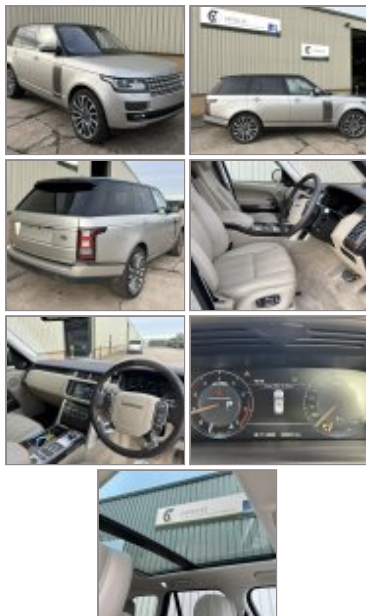

## Govsales - Ex MoD Surplus, Ex Army Trucks, Vehicles & Equipment

Range Rover Vogue SE L405 RHD Unused - MoD Ref: 50566

Range Rover Vogue SE L405 RHD Unused - MoD Ref: 50566

### Details

Unused Range Rover Vogue SE L405 RHD

- Delivery miles only
- 5.0L V8 Petrol 518 HP
- 8 Speed Automatic Transmission
- Aruba Gold
- 22" Diamond turned alloy wheels
- All Wheel drive
- Terrain response
- Twin speed transfer box
- Dynamic stability control
- Electronic traction control
- Hill launch assist
- Hill descent control
- Automatic access height
- Automatic headlights
- LED taillights
- Cruise control
- Heated front and rear screen
- Rain sensing wipers
- Wood and leather heated steering wheel
- Heated seats
- Memory seats
- Carpet mats
- HDMI/USB power points
- Rear seat entertainment
- Front and rear parking sensors

- Privacy Glass
- Sliding panoramic roof
- Electric deployable tow bar

<b>CATEGORY</b>	New Land Rovers
<b>MANUFACTURER</b>	Land Rover
<b>ENGINE</b>	5.0L V8 Petrol 518HP
<b>GEARBOX</b>	8 Speed Automatic
<b>BRAKES</b>	Front and Rear disc brakes
<b>STEERING</b>	PAS RHD
<b>TYRES</b>	275/40R22
<b>ELECTRICS</b>	12v
<b>L x W x H</b>	4.90M x 2.00M x 1.80M
<b>GROSS WEIGHT</b>	3150 Kg
<b>HOURS / MILEAGE</b>	47 Km
<b>YEAR OF MANUFACTURE</b>	2016
<b>QTY AVAILABLE</b>	1
<b>EXPORT REQUIREMENTS</b>	NLR (No Licence Required) <a href="#">...more</a>